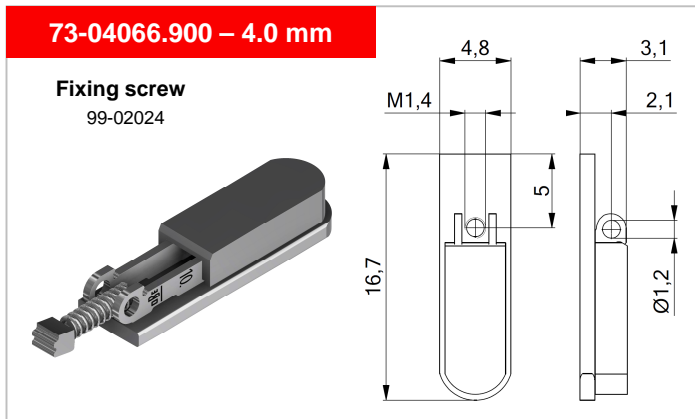

Waferella

WITH FLEXUNO

SPECIAL SPRING HINGES

Waferella

WITH FLEXUNO

- The spring hinge for wood and other exotic materials
- Round shaped case on short wire
- Made from nickel silver
- Pre-assembled stainless steel U-shaped mechanism
- Milling tools available: 20-47452 for Waferella 4.0, 20-47448 for Waferella 4.8
- Wire assembled by screw in exotic materials
- 75% of recycled nickel silver chips are used in the production of new cases

Matching parts

Front hinges	for Waferella 4.0	for Waferella 4.8	Hinge screw	Fixation to front
Front hinges for plastic frames 90° 0°/ 6° inclination	33-04066 33-04266 off center	33-04061 33-04071 round foot 33-04261 off center	Screw 99-02036 Waferella 4.0 99-02017 Waferella 4.8	inserting
Front hinges for plastic frames 180°	33-04166	33-04161	99-01732 Waferella 4.0	inserting
Step hinges	52-04166	52-04161	99-02036.800 Waferella4.0 99-02017.800 Waferella4.8	soldering
Rivet hinges	51-05066	51-05061	self aligning for break off	riveting with 11-20247 11-20251 11-20245 11-20246
Three barrel block hinges	-	32-04053	Screw 99-02023 	screwing with 99-01753