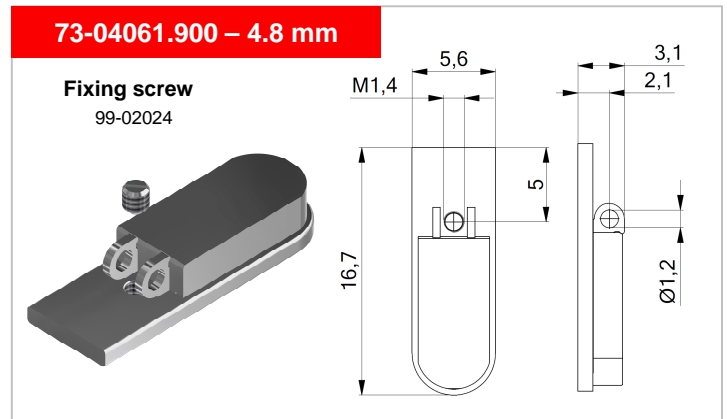

Waferella

WITH FLEXUNO

SPECIAL SPRING HINGES

Waferella

WITH FLEXUNO

- The spring hinge for wood and other exotic materials
- Round shaped case on short wire
- Made from nickel silver
- Pre-assembled stainless steel U-shaped mechanism
- Milling tools available: 20-47452 for Waferella 4.0, 20-47448 for Waferella 4.8
- Wire assembled by screw in exotic materials
- 75% of recycled nickel silver chips are used in the production of new cases

Matching parts

Front hinges	for Waferella 4.0	for Waferella 4.8	Hinge screw	Fixation to front
Front hinges for plastic frames 90° 0°/ 6° inclination	33-04066 33-04266 off center	33-04061 33-04071 round foot 33-04261 off center	Screw 99-02036 Waferella 4.0 99-02017 Waferella 4.8	inserting
Front hinges for plastic frames 180°	33-04166	33-04161	99-01732 Waferella 4.0	inserting
Step hinges	52-04166	52-04161	99-02036.800 Waferella4.0 99-02017.800 Waferella4.8	soldering
Rivet hinges	51-05066	51-05061	self aligning for break off	riveting with 11-20247 11-20251 11-20245 11-20246
Three barrel block hinges	-	32-04053	Screw 99-02023 	screwing with 99-01753