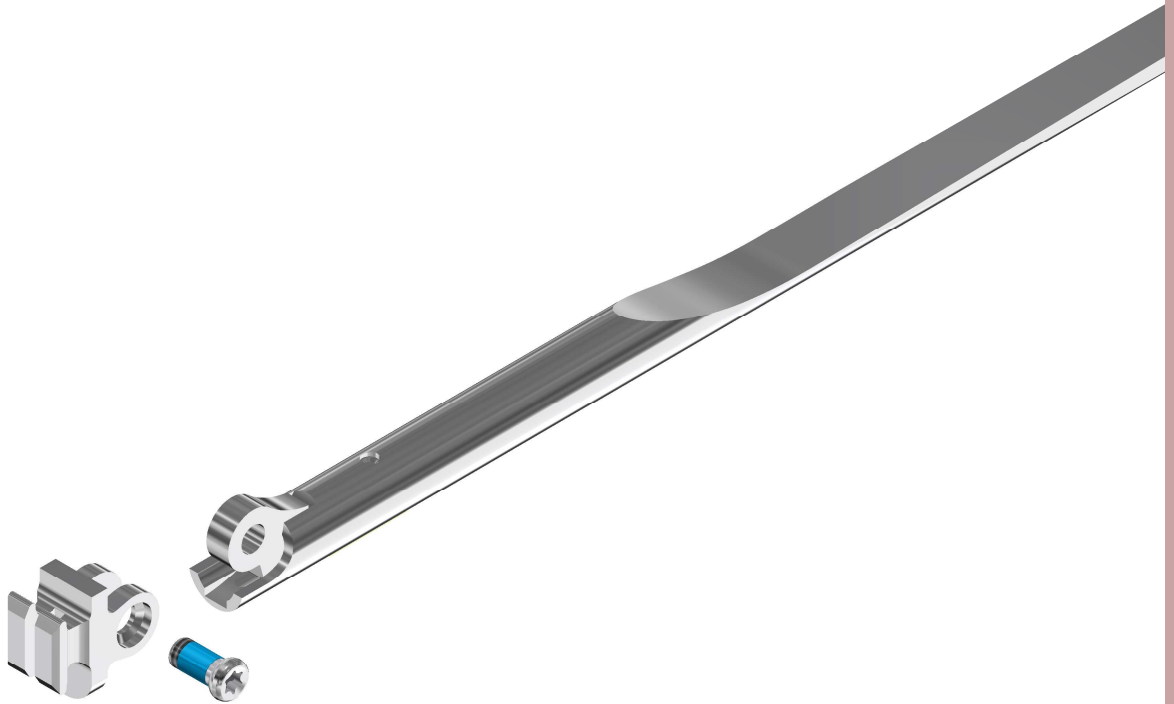

DUNE

SPRING HINGE TEMPLES

MECHANISMS & TEMPLES

DUNE

SPRING HINGE TEMPLES

60-07056

- Round flex temple with single flex action
- Temple made in bronze
- Diameter: 3.2 mm
- For combination frames with front hinge for insertion 33-07056
- Smooth & safe movement with Space screw 99-04324.600
- Produced with 50% recycling material