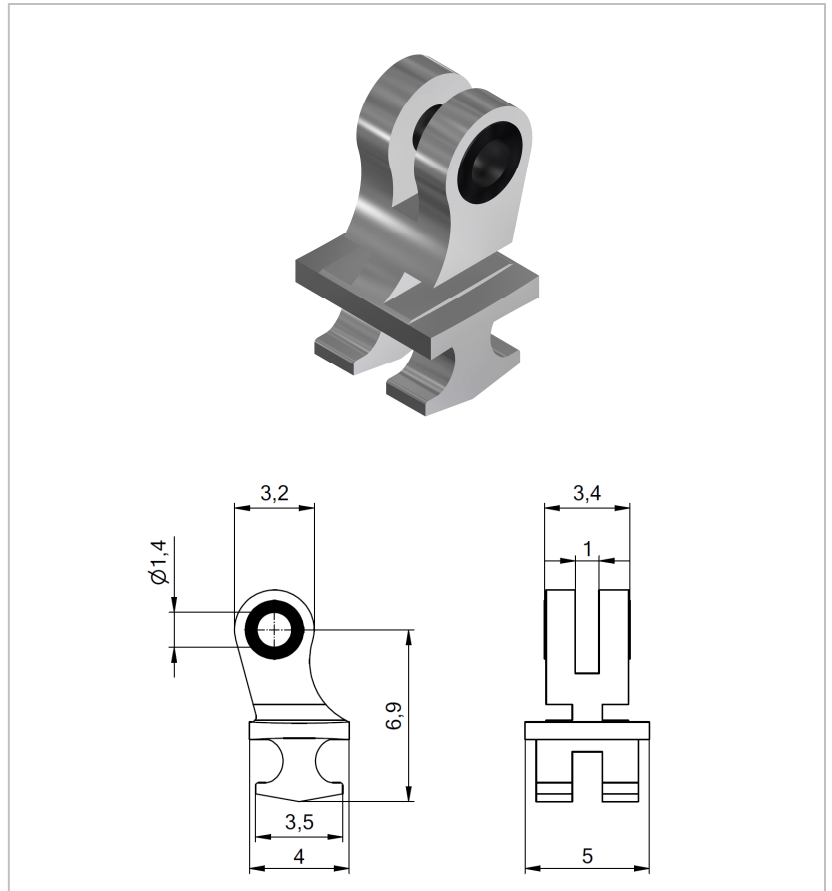

ISH²

INJECTION SAFETY HINGES

PATENTED

REGULAR HINGES

ISH²

INJECTION SAFETY HINGES

33-04214

- ISH front hinge with double barrel
- Made from nickel silver
- Maintenance free anti-rocking front hinge
- Matching wire 70-07765
- Consistent & smooth temple movement
- For full acetate frames
- Can be bent (6°)